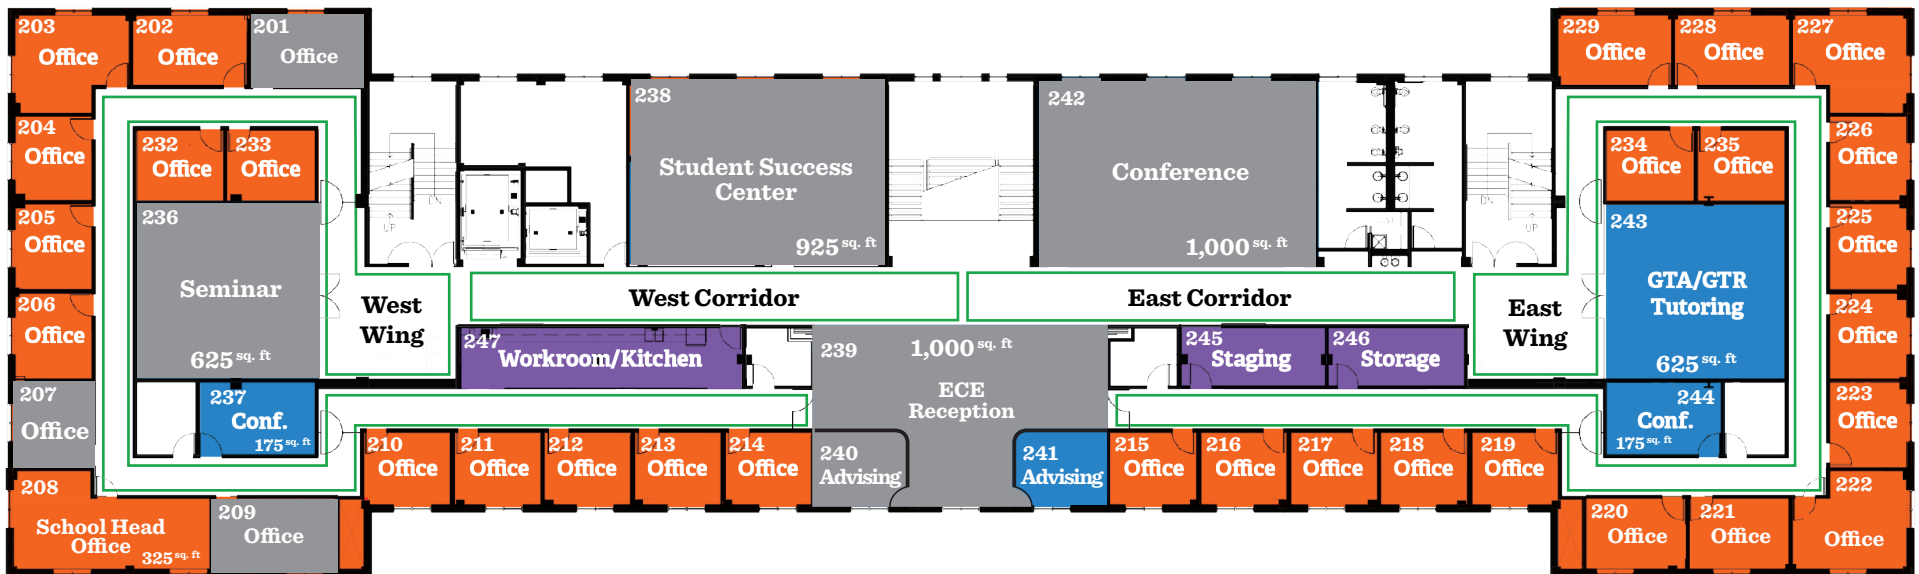

COLLEGE OF
ENGINEERING, ARCHITECTURE
AND TECHNOLOGY

Naming Opportunities

Office Spaces

School Head Office | \$25,000
Corner Offices | \$20,000
Office | \$10,000

Meeting Spaces

GTA/GTR Tutoring | \$100,000
Small Conference Room | \$25,000
Advising | \$25,000

Areas

West Wing | \$150,000
East Wing | \$150,000
West Corridor | \$50,000
East Corridor | \$50,000

Named

Large Conference Room
Reception
Seminar Room
Student Success Center

How to Give

- Go to ece.okstate.edu
- Click the **Give** button
- Complete the secure, online form
- Include instructions regarding use of your gift in the "comments" field