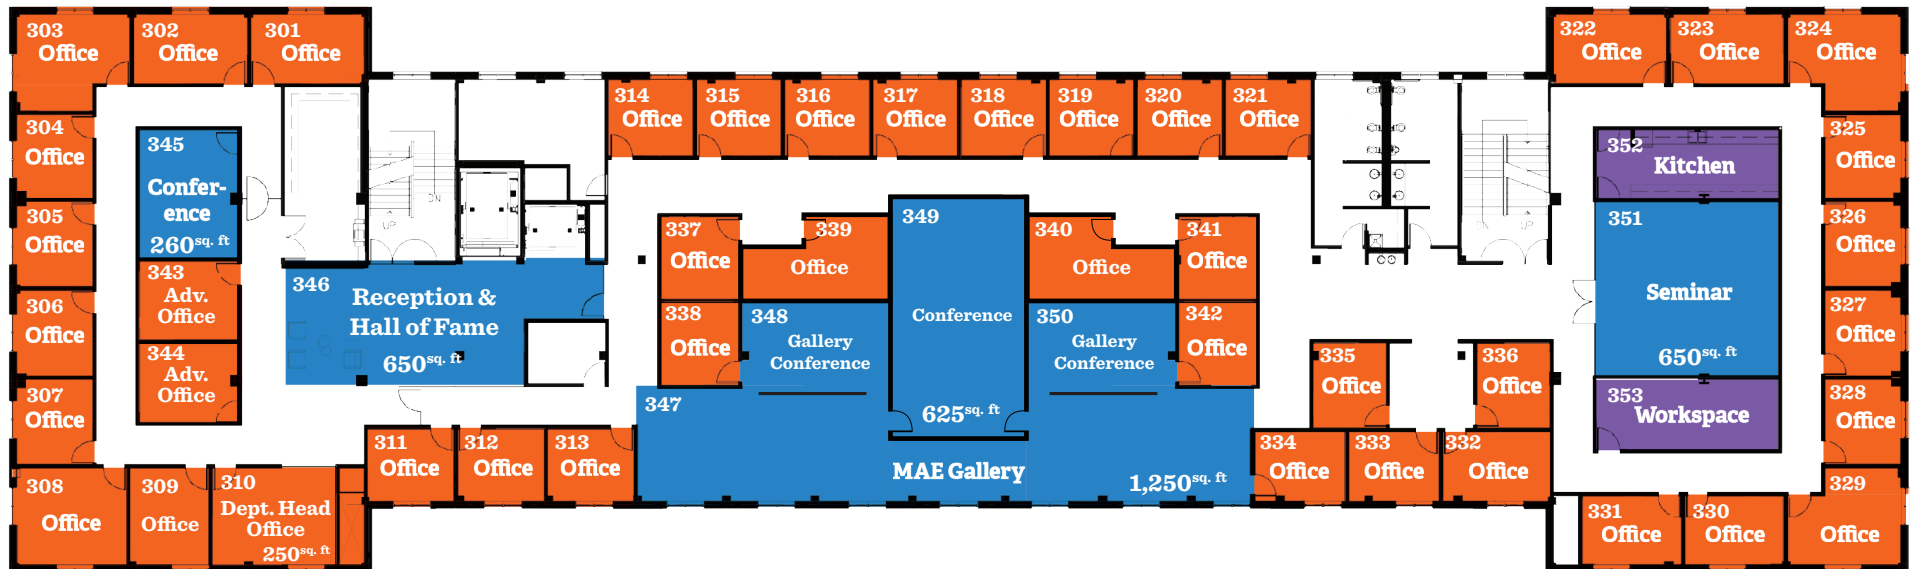

## Naming Opportunities

<span style="color: orange;">■</span> Office Spaces	<span style="color: blue;">■</span> Meeting Spaces
School Head Office   \$25,000	Reception & Hall of Fame   \$100,000
Corner Offices   \$20,000	Gallery   \$100,000
Office   \$10,000	Large Conference Room   \$125,000
	Seminar Room   \$100,000
	Small Conference Room   \$25,000
	Gallery Conference Room   \$50,000