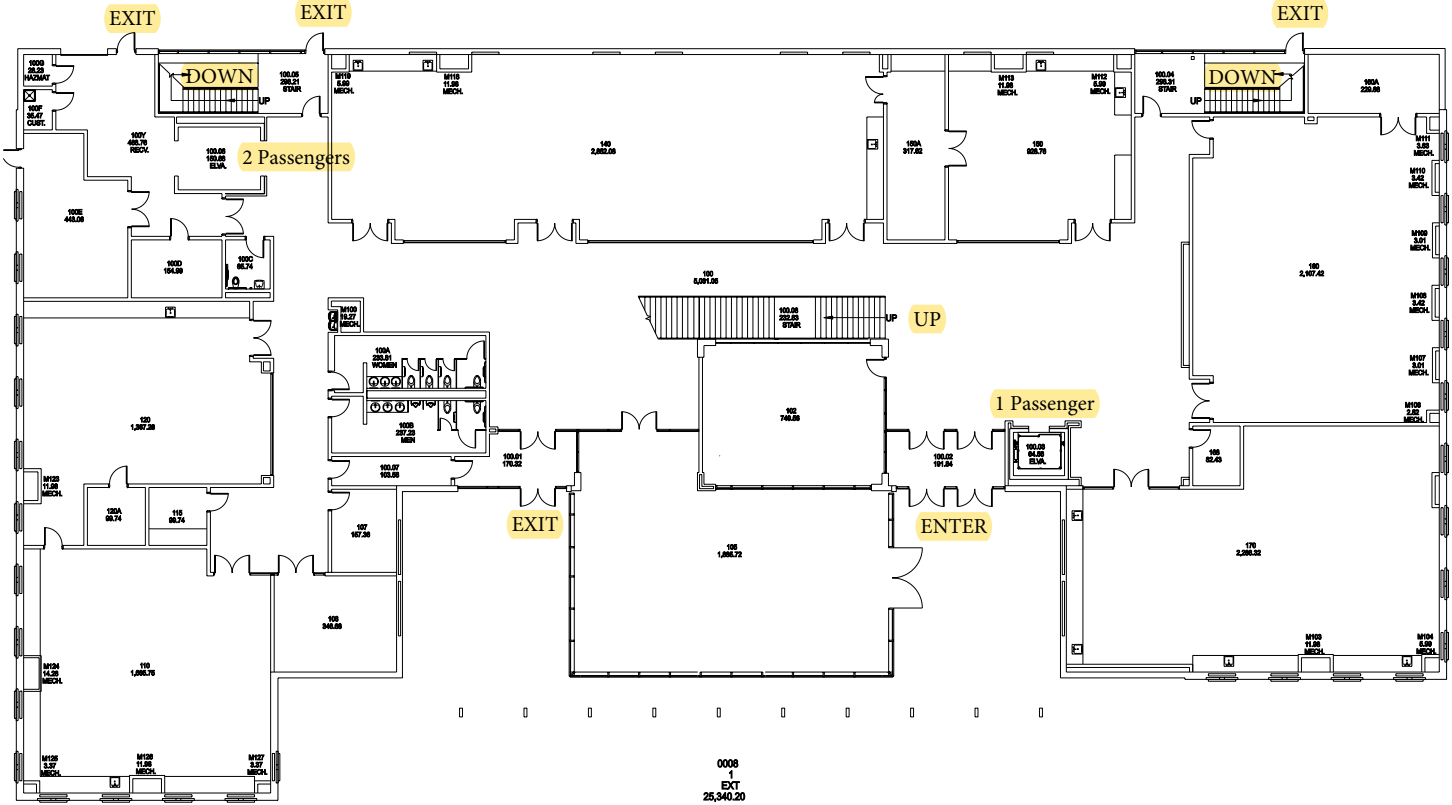

Oklahoma State University
Endeavor
Building 0008
First Floor

Floor Plan Provided by:
OSU Facilities Management Geospatial Systems
Last Revised: August 31, 2018